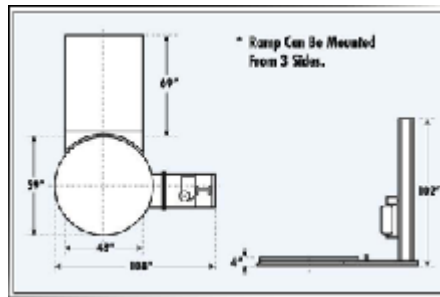

### Specifications:

PRODUCTION RATE	30 – 40 LPH	MACHINE DIMENSIONS	108”L X 59”W X 102”H
POWER REQUIREMENTS	110 VOLTS, 1 PHASE, 15 AMP	CARRIAGE ELEVATOR	VARIABLE SPEED ½ HP – DRIVE BELT
MAXIMUM LOAD SIZE	50”L X 50”W x 85”H	CONTROL	PLC CONTROL W/ 12 PROGRAM MEMORY
MAXIMUM LOAD	4,000-LBS	FORK LIFT PORTABLE	YES
TURNTABLE	59” DIAMETER – 3/8” DIAMOND PLATE	CE APPROVAL	EXCEEDS OSHA SAFETY STANDARDS
TURNTABLE DRIVE	½ HP AC VARIABLE SPEED 0-15 RPM	PHOTO EYE	WILL SEAK HEIGHT OF PALLET LOAD
TURNTABLE DRIVE METHOD	HEAVY DUTY CHAIN ANSI #60	SHIPPING WEIGHT & DIMENSIONS	1,850-LBS 120” X 66” X 30”
TURNTABLE SUPPORT	HEAVY DUTY DELRIN DOUBLE RING ROLLER ASSEMBLY	FILM CAPACITY	ALL COMMERCIAL 20” WIDE STRETCH FILM
FILM DELIVERY SYSTEMS	PATENTED TRIPLE KNURLED ROLLER WITH “EASY THREAD DESIGN” TO STRETCH FILM 225%	WARRANTY	3 YEAR LIMITED WARRANTY

# STRETCH PALLET WRAPPER

Model: *SPW-983HP | SPW-983LP*

- HMI touch screen
- PLC control with 12 program memory
  - On/off switch
  - Top wrap count
  - Bottom wrap count
  - Start / stop
  - Manual / automatic
  - Pause button
  - Film tension control
  - Turntable speed
  - Film carriage speed
  - Emergency stop switch

Patented triple knurled roller pre-stretch system with 225% powered pre-stretch. Easy thread design with safety door; if opened, machine will shut off

SPW-983LP  
Low Profile

SPW-983HP  
High Profile  
Does not include ramp